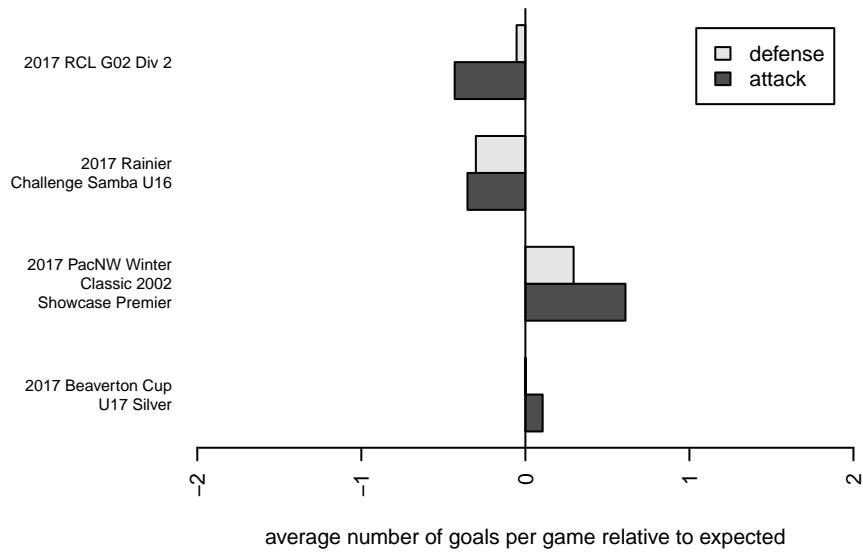

# Seattle United Tango G02

Seattle United Premier  
 Seattle, WA  
 G02 total strength=1788  
 attack=25.32 defense=37.1  
 fall league = RCL G02 Div 2

alt names used:  
 Seattle United G02 Tango  
 Seattle United G02 Tango B  
 Seattle United G02 Tango

Venues played:  
 2017 Rainier Challenge Samba U16  
 2017 Beaverton Cup U17 Silver  
 2017 RCL G02 Div 2  
 2017 PacNW Winter Classic 2002 Showcase P

**Seattle United Tango G02**  
 Dots are actual minus expected GF (blue circles) and GA (red triangles).  
 Blue line is smoothed change in attack strength. Red is smoothed change in defense strength.

**attack and defense variance (black dot)  
relative to other teams  
and top 10 in region**

**attack and defense rating  
relative to others at age  
and all opponents in last 13 months**

**Performance relative to 13 month average**