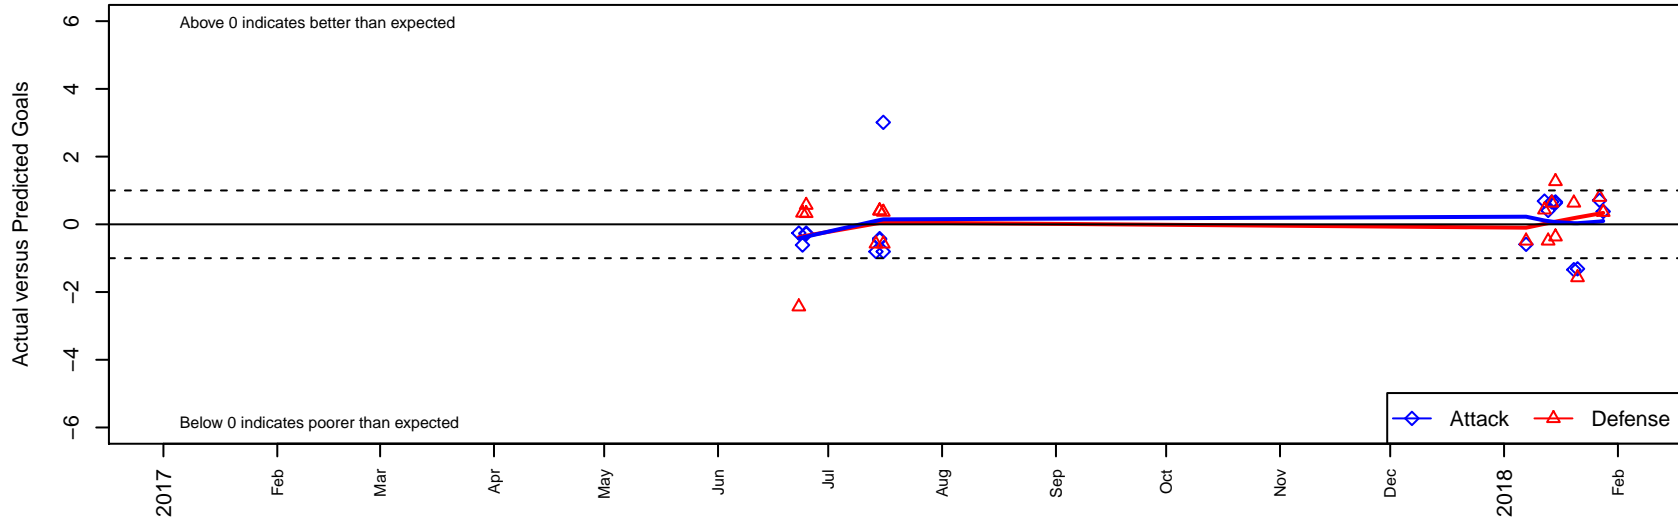

# Seattle United Tango G02

Seattle United Premier  
 Seattle, WA  
 G02 total strength=1788  
 attack=25.32 defense=37.1  
 fall league = RCL G02 Div 2

alt names used:  
 Seattle United G02 Tango  
 Seattle United G02 Tango B  
 Seattle United G02 Tango

Venues played:  
 2017 Rainier Challenge Samba U16  
 2017 Beaverton Cup U17 Silver  
 2017 RCL G02 Div 2  
 2017 PacNW Winter Classic 2002 Showcase P

**Seattle United Tango G02**  
 Dots are actual minus expected GF (blue circles) and GA (red triangles).  
 Blue line is smoothed change in attack strength. Red is smoothed change in defense strength.

**attack and defense variance (black dot)  
relative to other teams  
and top 10 in region**

**attack and defense rating  
relative to others at age  
and all opponents in last 13 months**

**Performance relative to 13 month average**