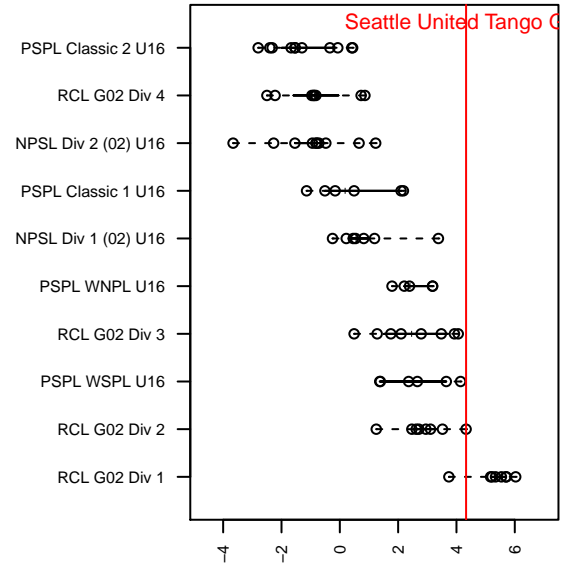

# Seattle United Tango G02

Seattle United Premier  
 Seattle, WA  
 G02 total strength=1788  
 attack=25.32 defense=37.1  
 fall league = RCL G02 Div 2

alt names used:  
 Seattle United G02 Tango  
 Seattle United G02 Tango B  
 Seattle United G02 Tango

Venues played:  
 2017 Rainier Challenge Samba U16  
 2017 Beaverton Cup U17 Silver  
 2017 RCL G02 Div 2  
 2017 PacNW Winter Classic 2002 Showcase P

**Seattle United Tango G02**  
 Dots are actual minus expected GF (blue circles) and GA (red triangles).  
 Blue line is smoothed change in attack strength. Red is smoothed change in defense strength.

**attack and defense variance (black dot)  
relative to other teams  
and top 10 in region**

**attack and defense rating  
relative to others at age  
and all opponents in last 13 months**

**Performance relative to 13 month average**